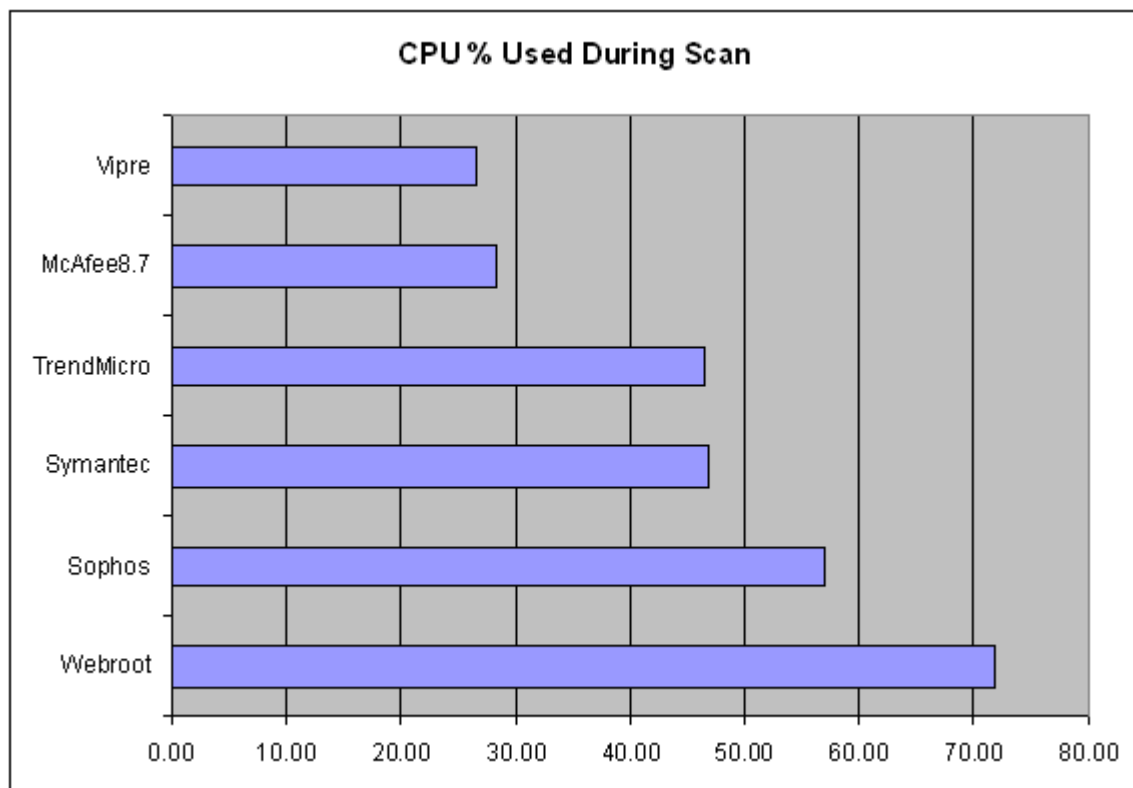

The numbers tell the story. VIPRE uses half of the resources of the competition. We took the average CPU % utilization of the other products during a scan and VIPRE used 53% CPU compared to the average. Next we did the same thing with Memory used during scan and VIPRE used 51% compared to the average.

VIPRE Enterprise only uses 27% of CPU resources during a manual scan.
Legend across x-axis: CPU percentage

VIPRE Enterprise used only 49 MB RAM during a manual scan.

Legend across x-axis: Megabytes

VIPRE Enterprise's Scan Speed is 13.95 MB/Sec on this hardware, and uses only 26% CPU compared to Webroot's 16.54 MB/sec using 71.89% CPU during a manual scan. It's obvious which code is more efficient.