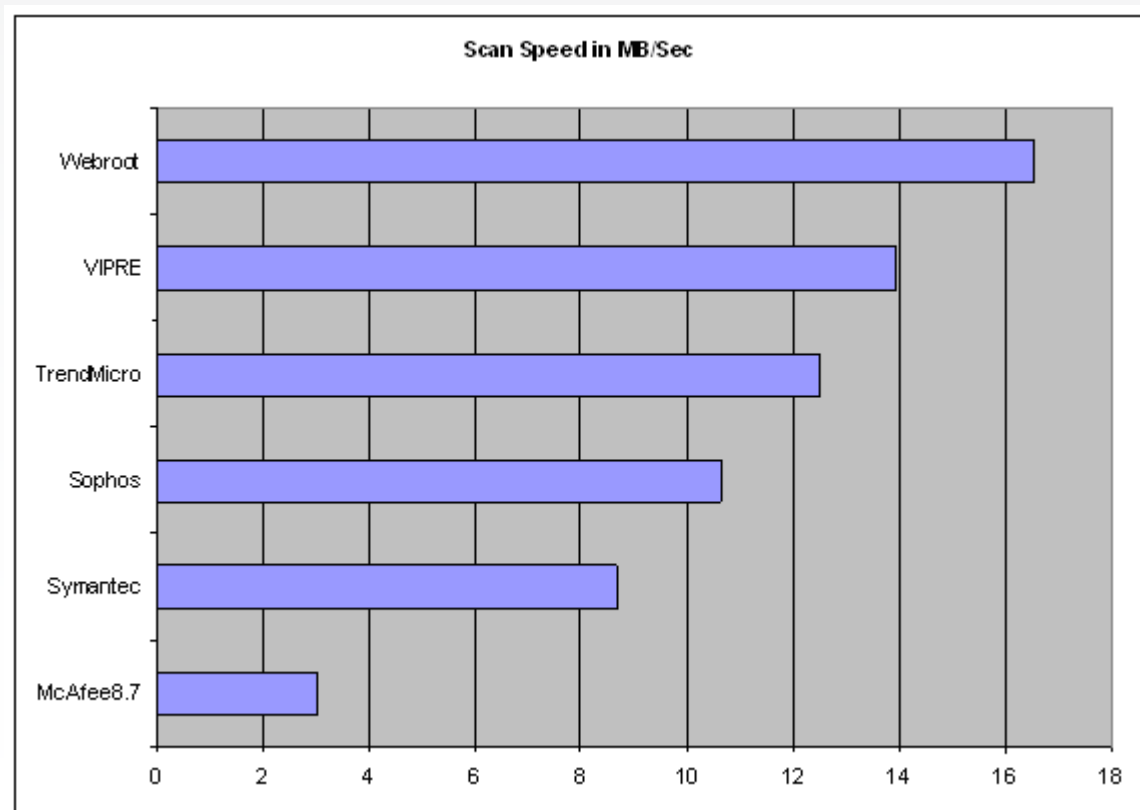

The numbers tell the story. VIPRE uses half of the resources of the competition. We took the average CPU % utilization of the other products during a scan and VIPRE used 53% CPU compared to the average. Next we did the same thing with Memory used during scan and VIPRE used 51% compared to the average.

VIPRE Enterprise only uses 27% of CPU resources during a manual scan.
Legend across x-axis: CPU percentage

VIPRE Enterprise used only 49 MB RAM during a manual scan.

Legend across x-axis: Megabytes

VIPRE Enterprise's Scan Speed is 13.95 MB/Sec on this hardware, and uses only 26% CPU compared to Webroot's 16.54 MB/sec using 71.89% CPU during a manual scan. It's obvious which code is more efficient.