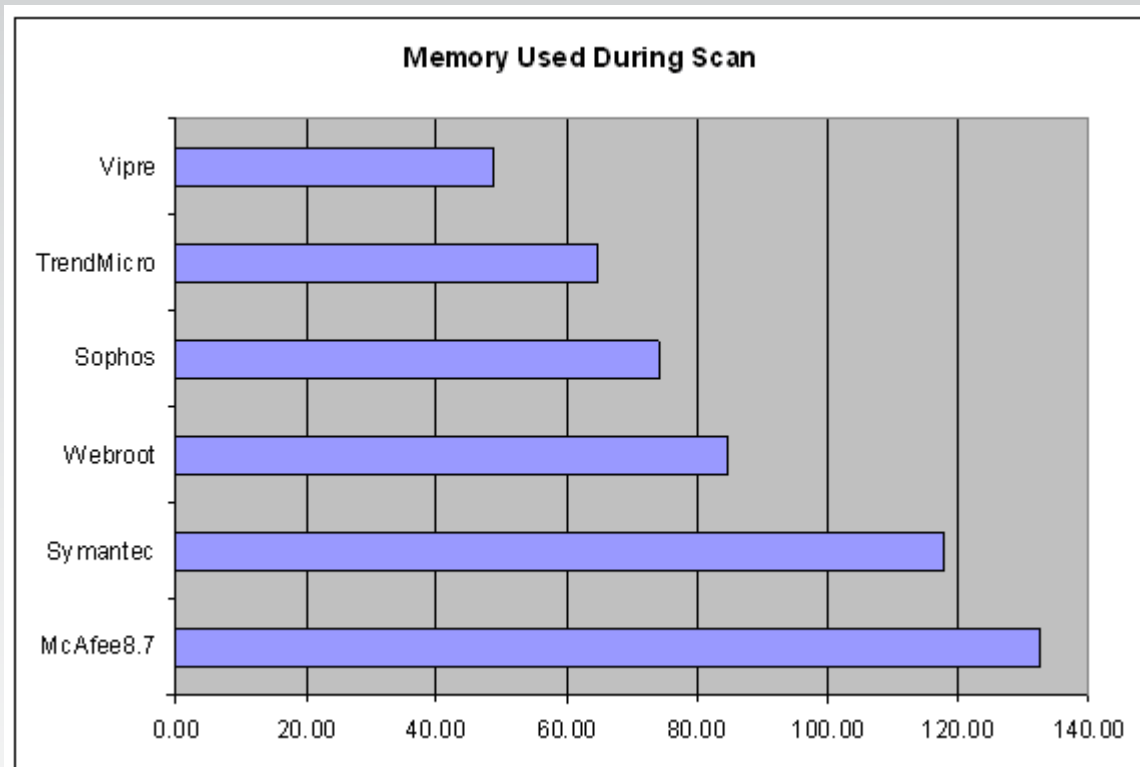

Whatever any competitor might say, here are some objective performance numbers.

Sunbelt Software has recently (November 2008) done extensive internal research into the performance and resource utilization of the most popular commercial Enterprise Antivirus products on the market. The charts below show the results of this comparison. The test configuration and the specific versions of the software products are listed at the end of this chart. The tests were done as objectively as possible and all products in this comparison were purchased on the retail market, or downloaded as evaluation/trial copies shortly before the test. Anyone can repeat these tests and see the results for themselves.

The numbers tell the story. VIPRE uses half of the resources of the competition. We took the average CPU % utilization of the other products during a scan and VIPRE used 53% CPU compared to the average. Next we did the same thing with Memory used during scan and VIPRE used 51% compared to the average.

VIPRE Enterprise only uses 27% of CPU resources during a manual scan.
Legend across x-axis: CPU percentage

VIPRE Enterprise used only 49 MB RAM during a manual scan.

Legend across x-axis: Megabytes

VIPRE Enterprise's Scan Speed is 13.95 MB/Sec on this hardware, and uses only 26% CPU compared to Webroot's 16.54 MB/sec using 71.89% CPU during a manual scan. It's obvious which code is more efficient.